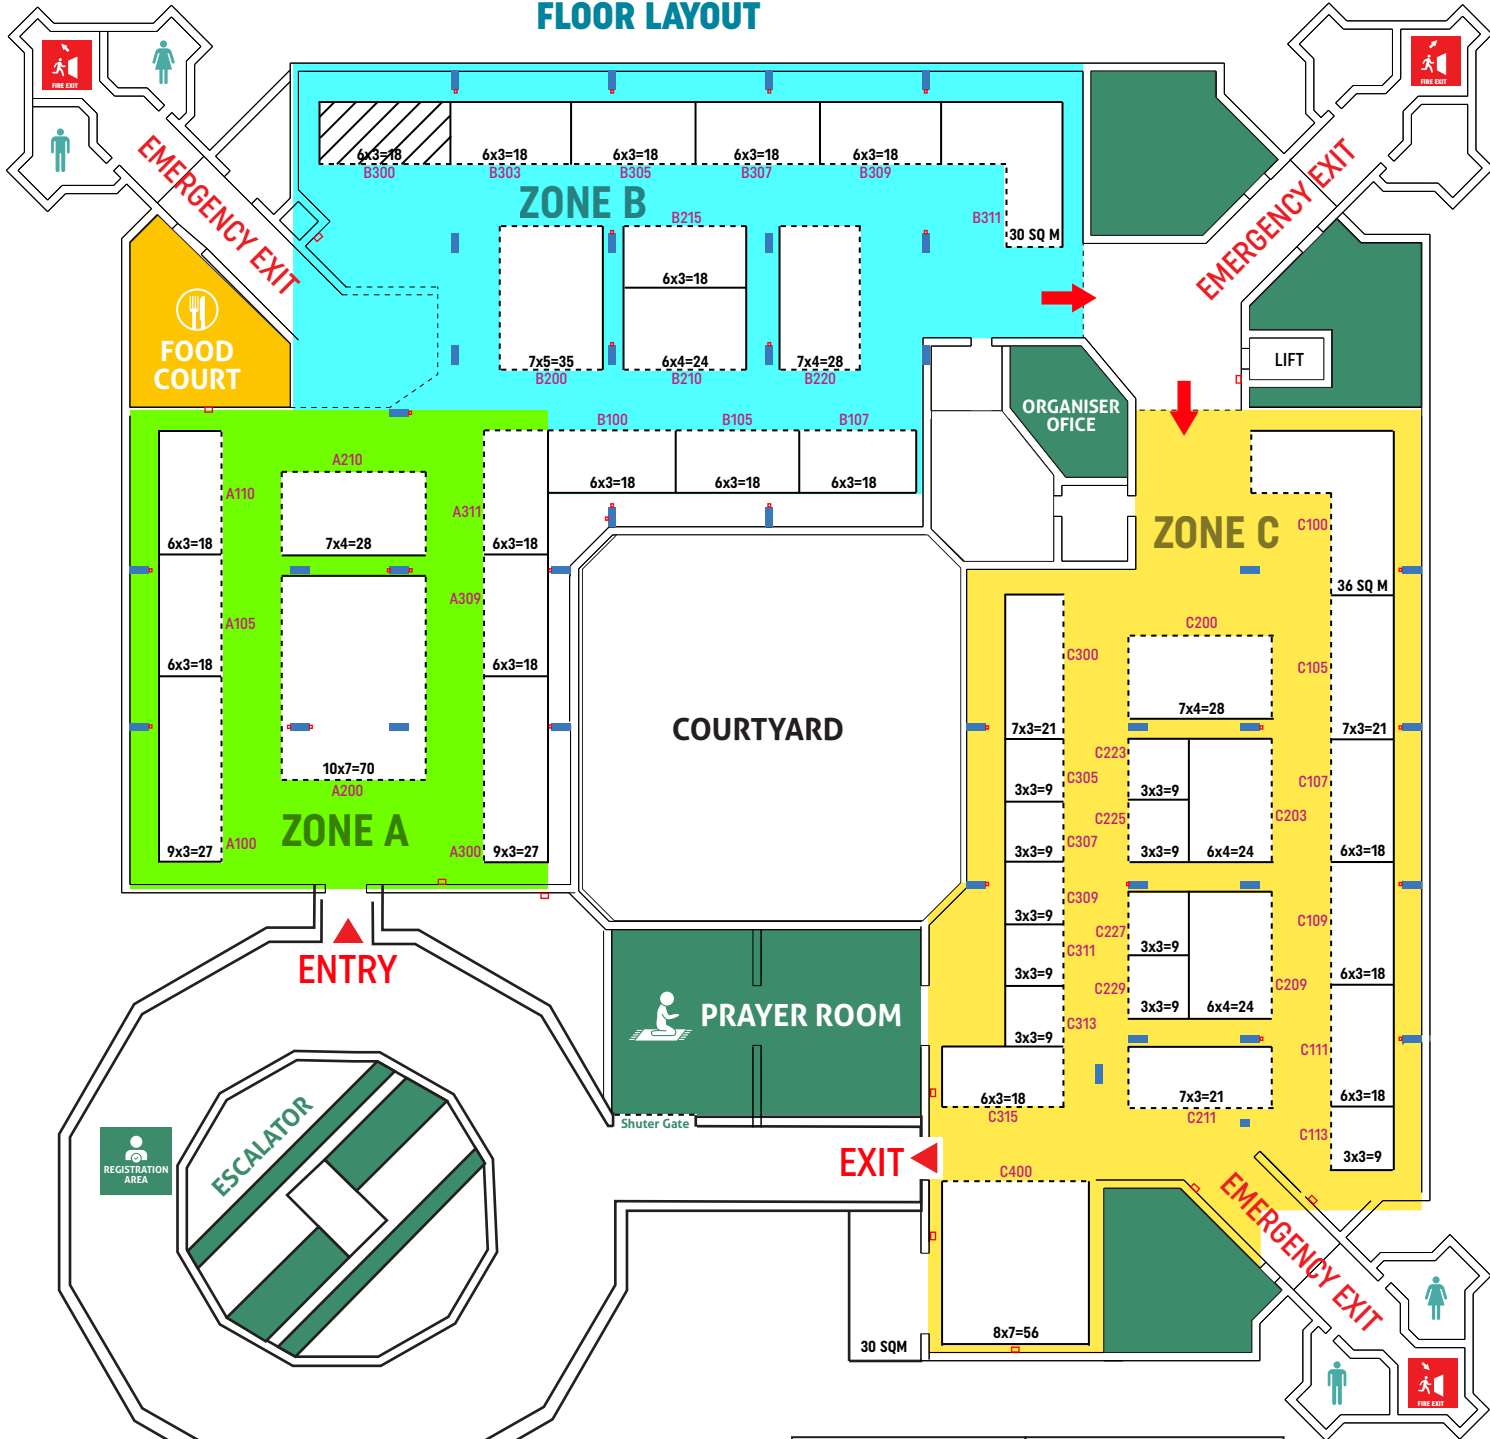

ISLAMIC TRAVEL MART

Haj - Umrah - Ziyarat - Halal Travel

2019.

October 5th & 6th

Mumbai - Expo Centre, World Trade Centre

FLOOR LAYOUT

Maximum Permissible Height in full hall - 10 Feet

Pillar Junction Box Serup

- Pillar - 4 ft (d) x 2 ft (w) x 8 ft (h)
- Electrical Junction Box

Note: Electric junction box space has to be kept free from construction of stalls

	STANDARD PRICE	EARLY BIRD OFFER (Deadline: 31 March 2019)
ZONE A	US\$ 345* / INR 25,000*	US\$ 295* / INR 21,500*
ZONE B	US\$ 325* / INR 23,500*	US\$ 275* / INR 20,000*
ZONE C	US\$ 295* / INR 21,500*	US\$ 245* / INR 18,000*
*GST extra @ 18%		

* Fairfest Media Limited reserves right to amend the exhibition floor plan & is not responsible for any change due to unforeseen circumstances.